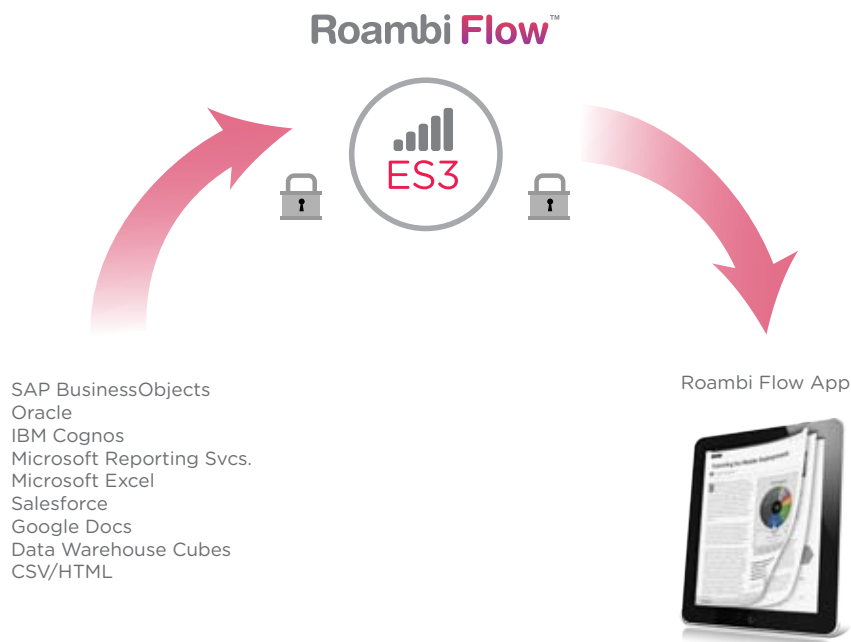

PROVEN ROAMBI SECURITY.

Built on Roambi Analytics, Roambi Flow ensures the security of your information at every step in the publishing and delivery process. From your existing data servers and BI system, all the way down to the iPad—and everywhere in between. Roambi's end-to-end security features let you deliver your critical information, without risking its confidentiality.

Roambi Flow requires Roambi ES3, the leading business app for interactive mobile analytics.

Roambi.com

Contact a Roambi Representative at:

858 847 3272
sales@mellmo.com

For more info visit us at:

Roambi.com