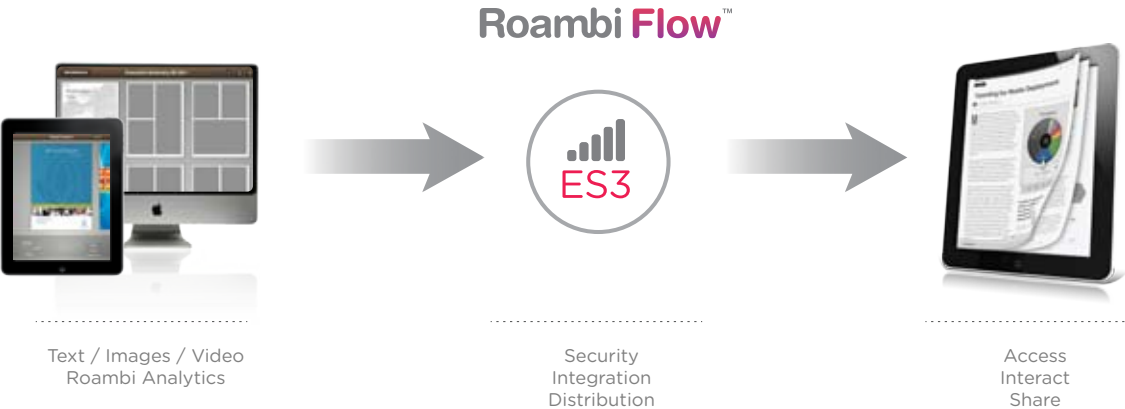

POINT AND CLICK. THEN TAP AND FLIP.

Roambi Flow turns anyone into a publisher for the iPad. Just point-and-click to include Roambi Analytics, with editorial, graphical and collaborative content. Then on-the-go workers can conveniently flip through topics and reports. Tap to focus on the full story, and swipe to analyze the data.

From your iPad or your desktop, you can quickly create and deliver convenient and compelling reports, publications and presentations in two styles.

Book
Integrate Roambi Analytics, text, graphics, and video in a flip-style, digital magazine.

Present
Create engaging multimedia presentations, and share them directly from your iPad.